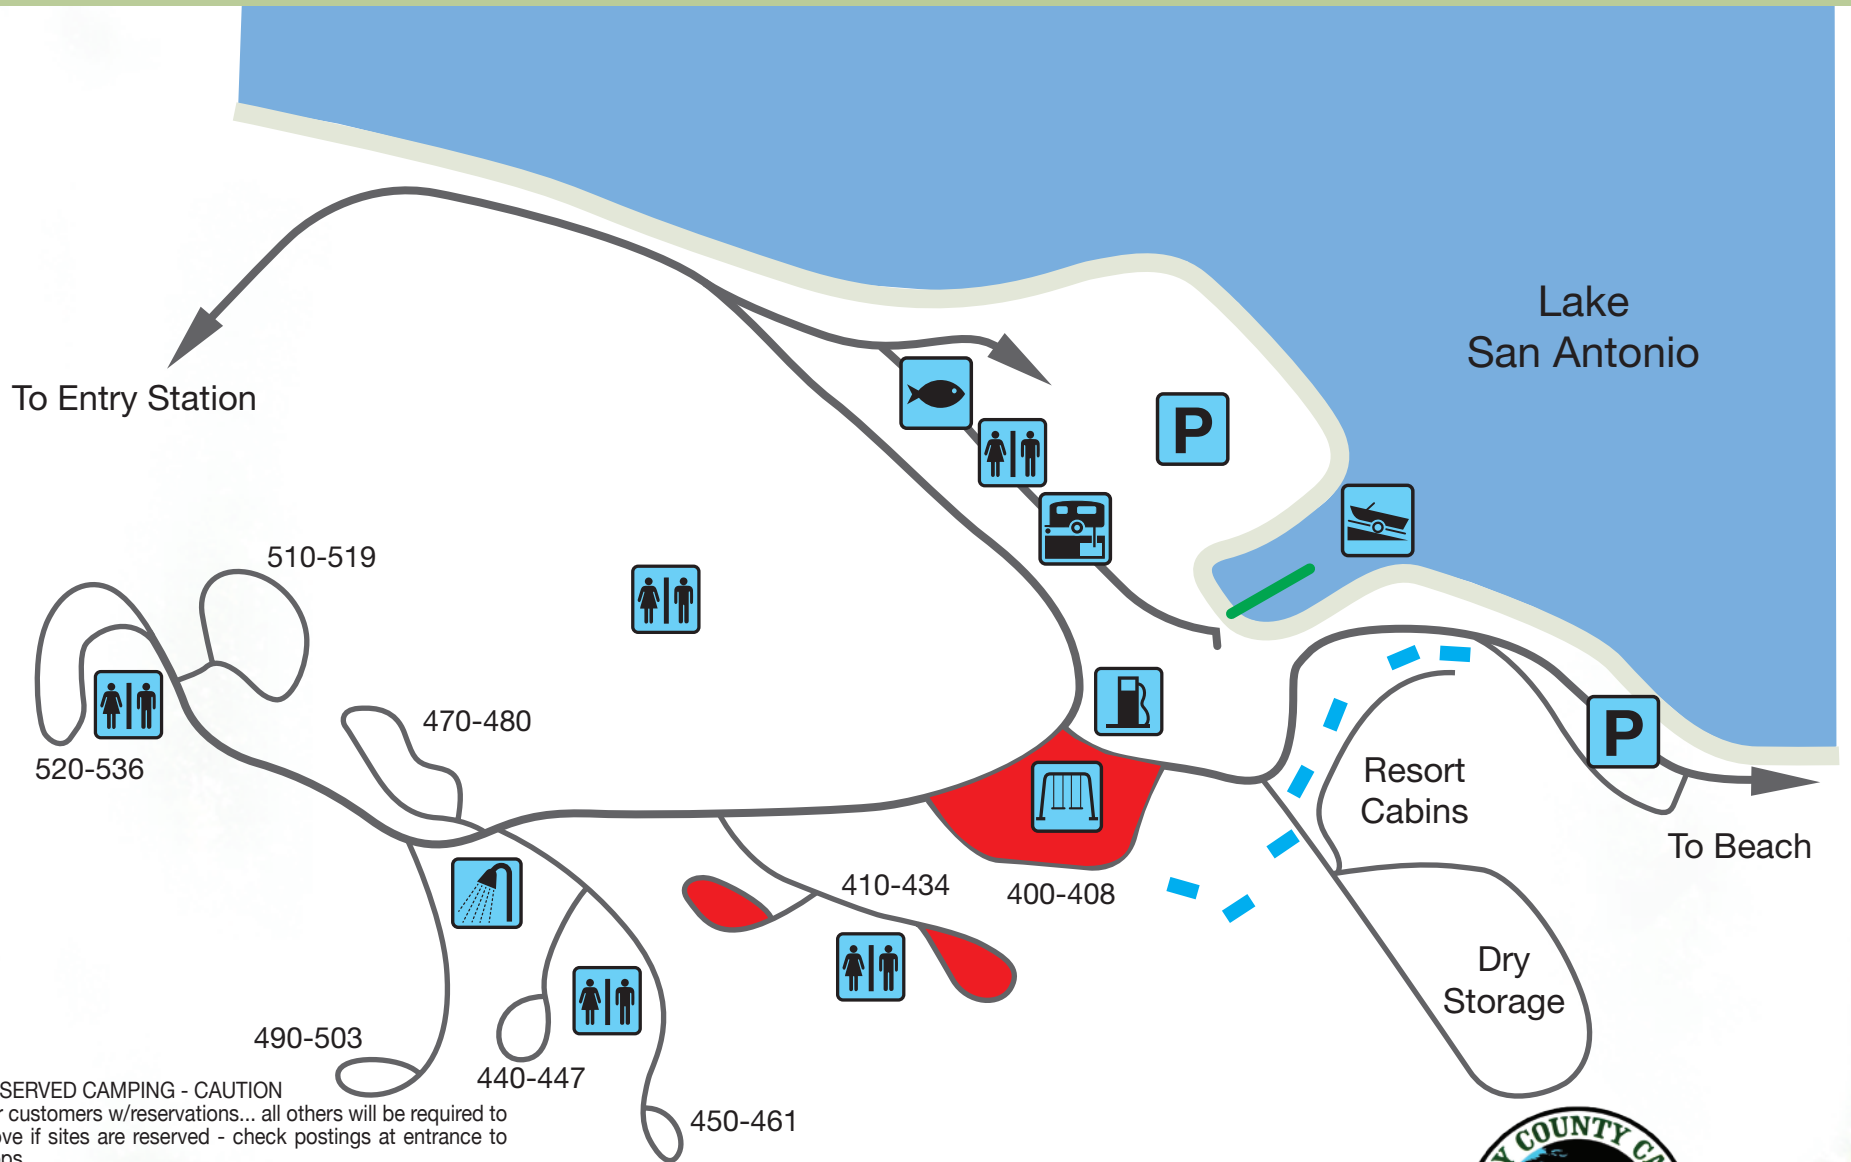

# Lake San Antonio • South Shore Lynch Campground

Sites 400-408, 410-434, 440-447, 450-461, 470-480, 490-503, 510-519, 520-536

● RESERVED CAMPING - CAUTION  
For customers w/reservations... all others will be required to move if sites are reserved - check postings at entrance to loops

RESERVATIONS: (800) 323-3839 • [www.lakesanantoniioresort.com](http://www.lakesanantoniioresort.com)