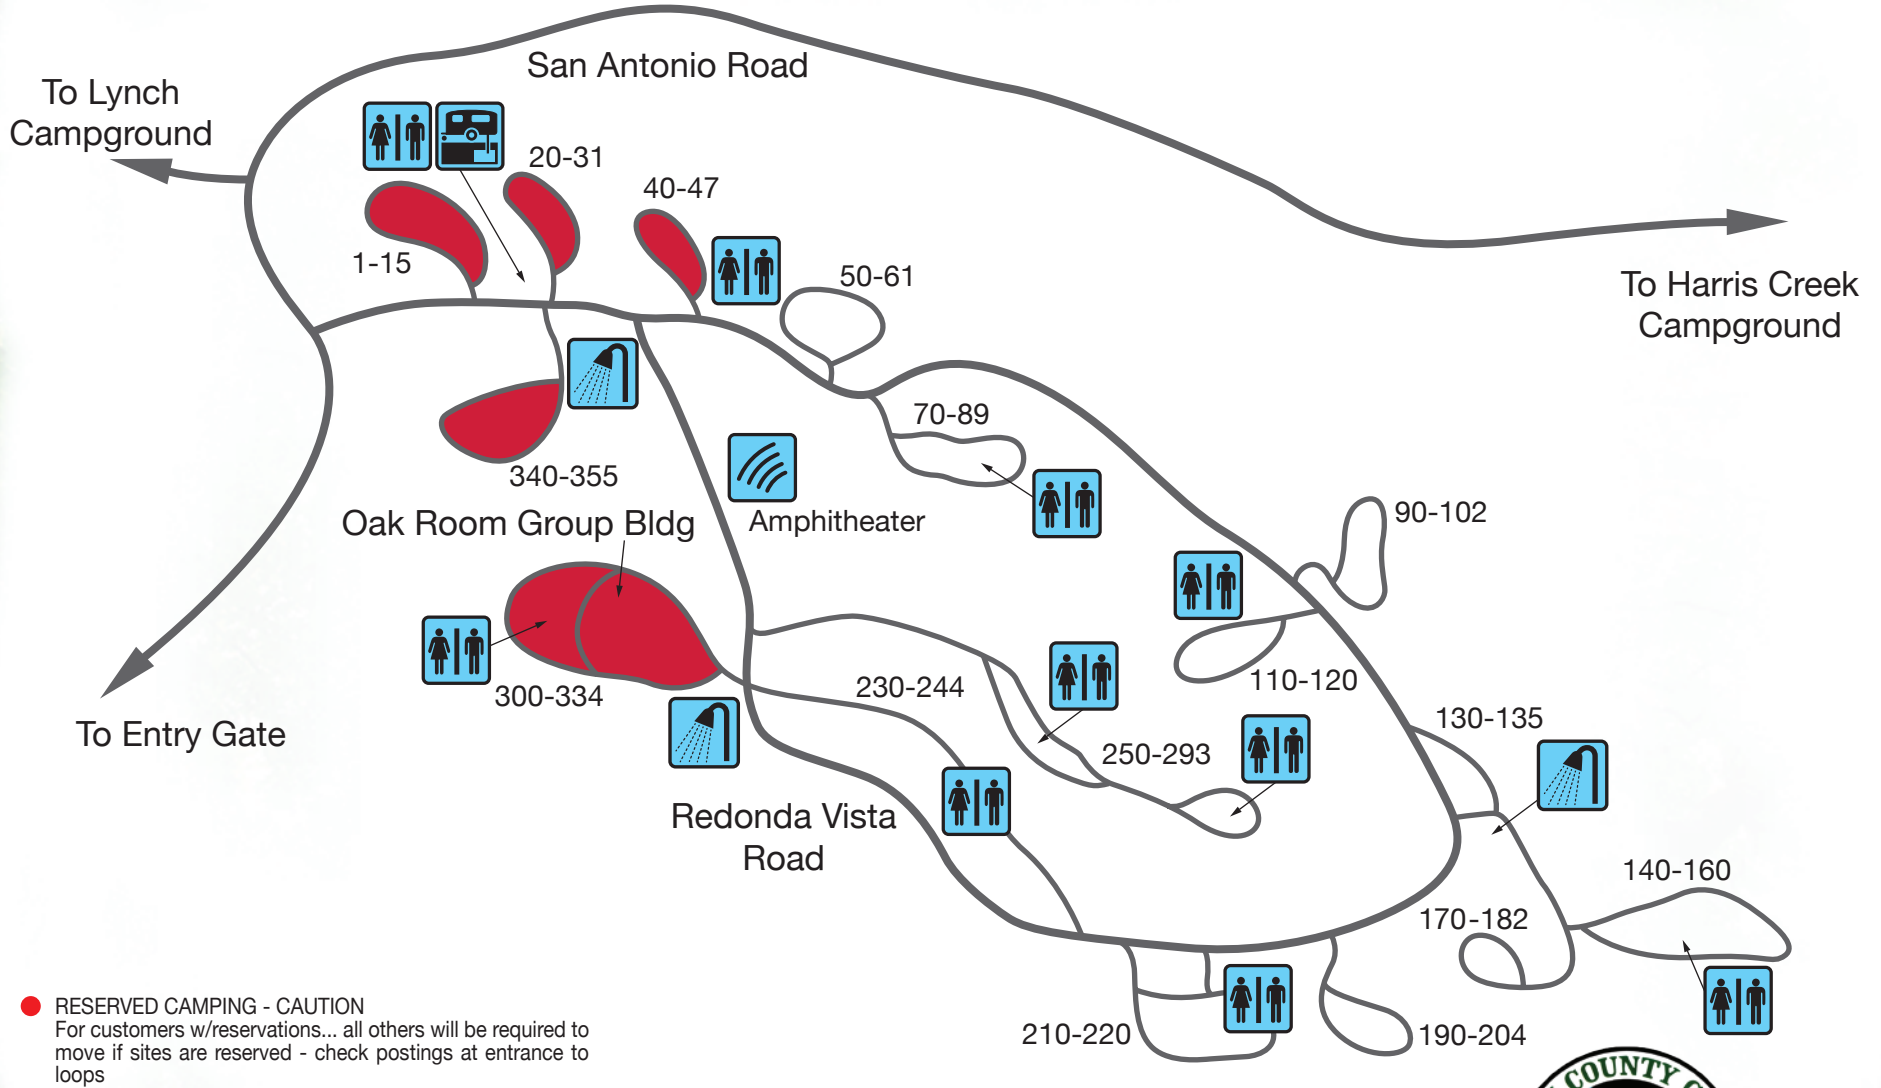

Redonda Vista Campground

Sites 1-15, 20-31, 40-47, 50-61, 70-81, 90-102, 110-120, 130-135, 140-160, 170-182, 190-204, 210-220, 230-244, 250-293, 300-334, 340-355

RESERVATIONS: (800) 323-3839 · www.lakesanantonioresort.com