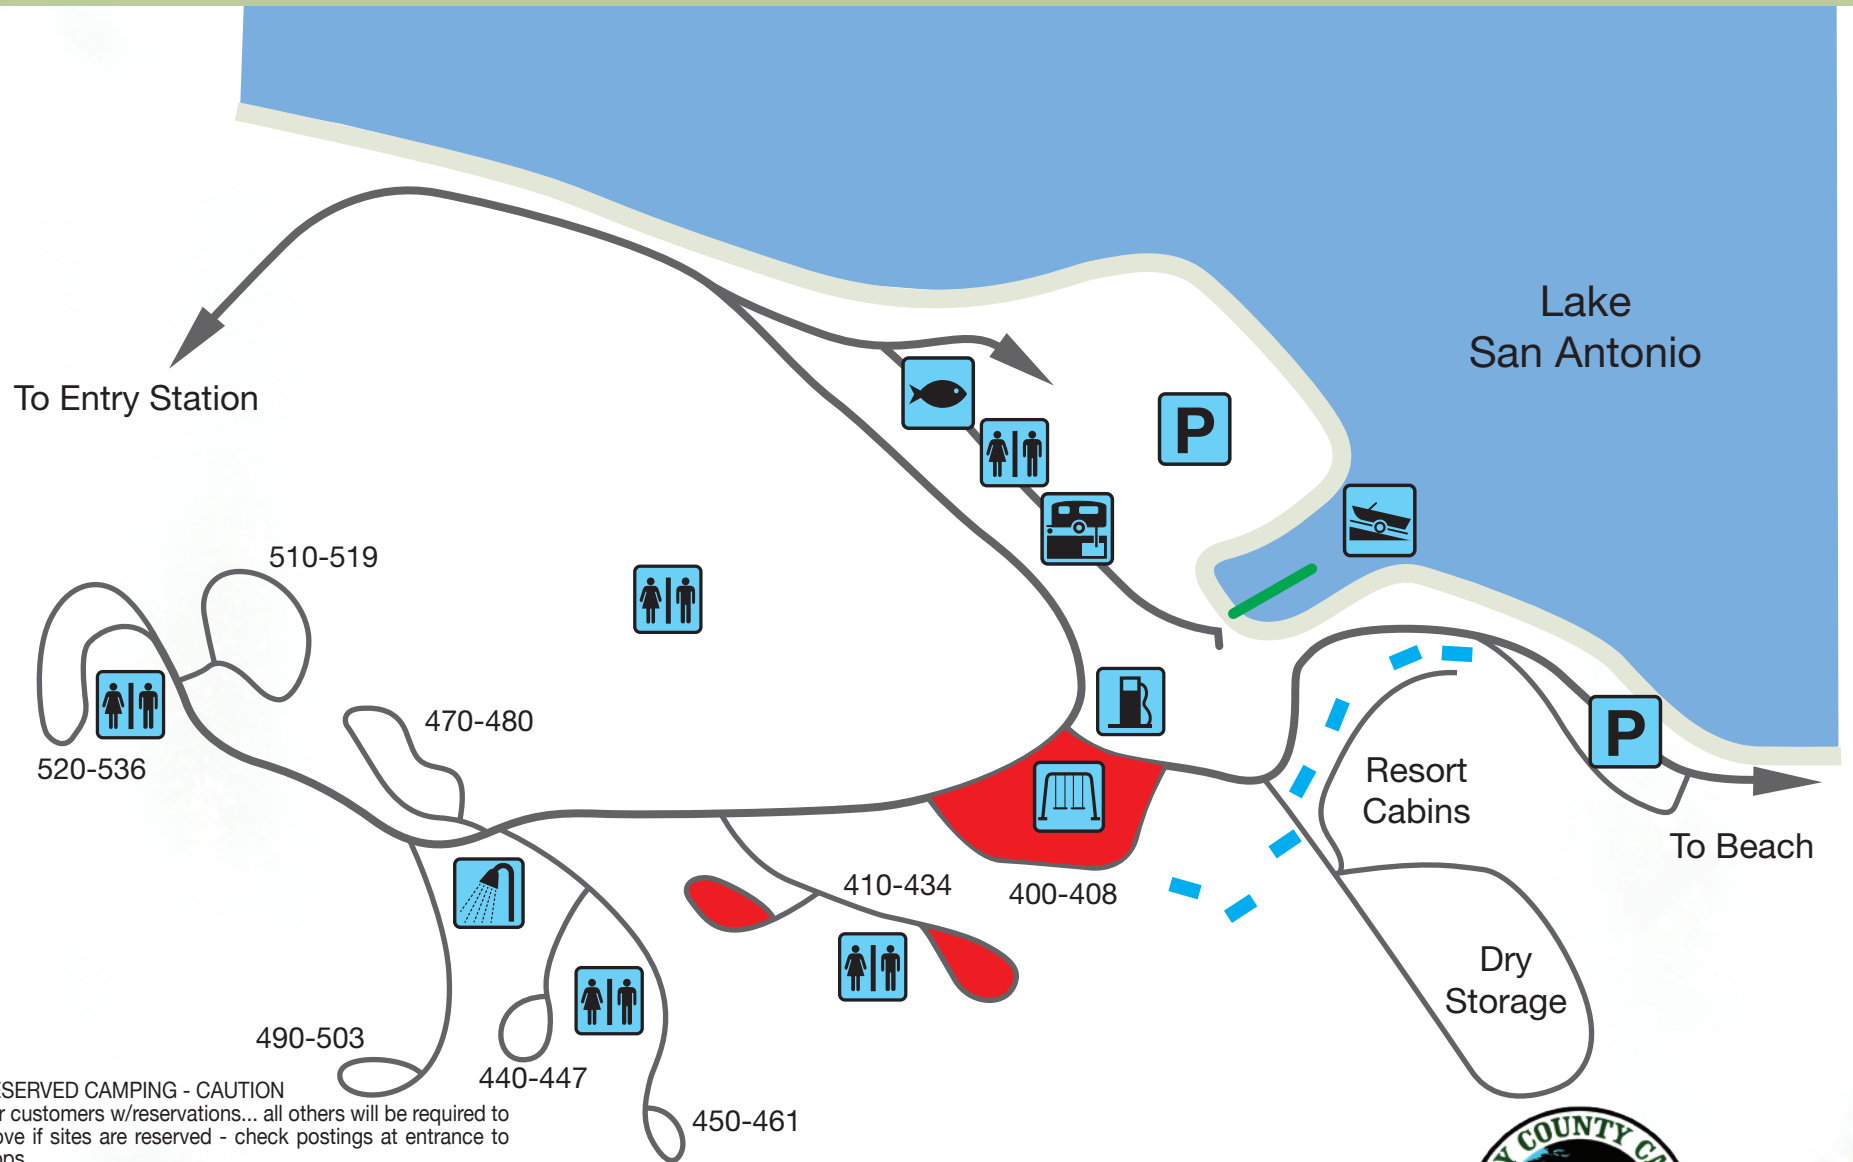

Lake San Antonio • South Shore Lynch Campground

Sites 400-408, 410-434, 440-447, 450-461, 470-480, 490-503, 510-519, 520-536

● RESERVED CAMPING - CAUTION
For customers w/reservations... all others will be required to move if sites are reserved - check postings at entrance to loops

RESERVATIONS: (800) 323-3839 • www.lakesanantonioresort.com